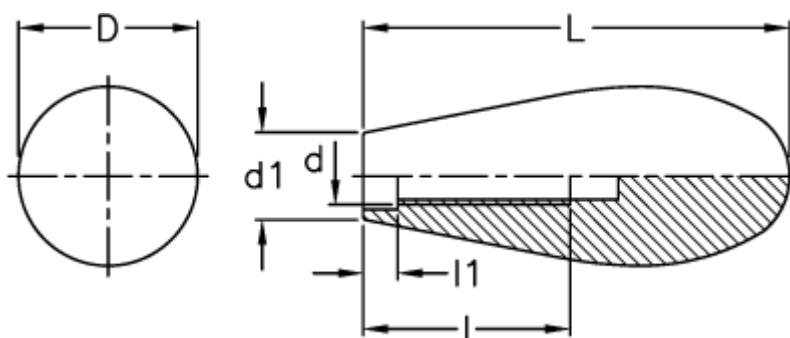

Data Sheet

Article number: 2304019302
Description: E+G Handle
I.137/70-M10

Measures

d = M10

D = 29

d1 = 14

l = 45

L = 69

l1 = 15